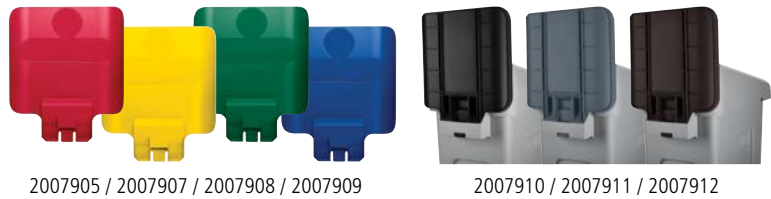

NO.	COLOR	DESCRIPTION	U.S. DIMENSIONS	U.S. SHIP WT/CTN	METRIC SHIP WT/CTN	PACK
2007905	Red	Billboard	1.75" l x 11.75" w x 14.25" h	0.9 lb	0.9 lb	1
2007907	Yellow	Billboard	1.75" l x 11.75" w x 14.25" h	0.9 lb	0.9 lb	1
2007908	Green	Billboard	1.75" l x 11.75" w x 14.25" h	0.9 lb	0.9 lb	1
2007909	Blue	Billboard	1.75" l x 11.75" w x 14.25" h	0.9 lb	0.9 lb	1
2007910	Black	Billboard	1.75" l x 11.75" w x 14.25" h	0.9 lb	0.9 lb	1
2007911	Dark Gray	Billboard	1.75" l x 11.75" w x 14.25" h	0.9 lb	0.9 lb	1
2007912	Brown	Billboard	1.75" l x 11.75" w x 14.25" h	0.9 lb	0.9 lb	1

Slim Jim® Recycling Station – Waste Stream Label Kits

- Kit contains 10 different waste stream labels.

NO.	COLOR	DESCRIPTION	U.S. DIMENSIONS	U.S. SHIP WT/CTN	METRIC DIMENSIONS	METRIC SHIP WT/CTN	PACK
1977787	White	Label Kit: English (United States)	9.5" w x 5.7" h	0.15 lb	24.1 cm x 14.5 cm	0.07 kg	1
2007922	White	Label Kit: French/English (Canada)	9.5" w x 5.7" h	0.15 lb	24.1 cm x 14.5 cm	0.07 kg	1
2007921	White	Label Kit: English (United Kingdom)	9.5" w x 5.7" h	0.15 lb	24.1 cm x 14.5 cm	0.07 kg	1
2007924	White	Label Kit: English (Australia)	9.5" w x 5.7" h	0.15 lb	24.1 cm x 14.5 cm	0.07 kg	1
2007923	White	Label Kit: Spanish	9.5" w x 5.7" h	0.15 lb	24.1 cm x 14.5 cm	0.07 kg	1
2007920	White	Label Kit: Chinese/English	9.5" w x 5.7" h	0.15 lb	24.1 cm x 14.5 cm	0.07 kg	1